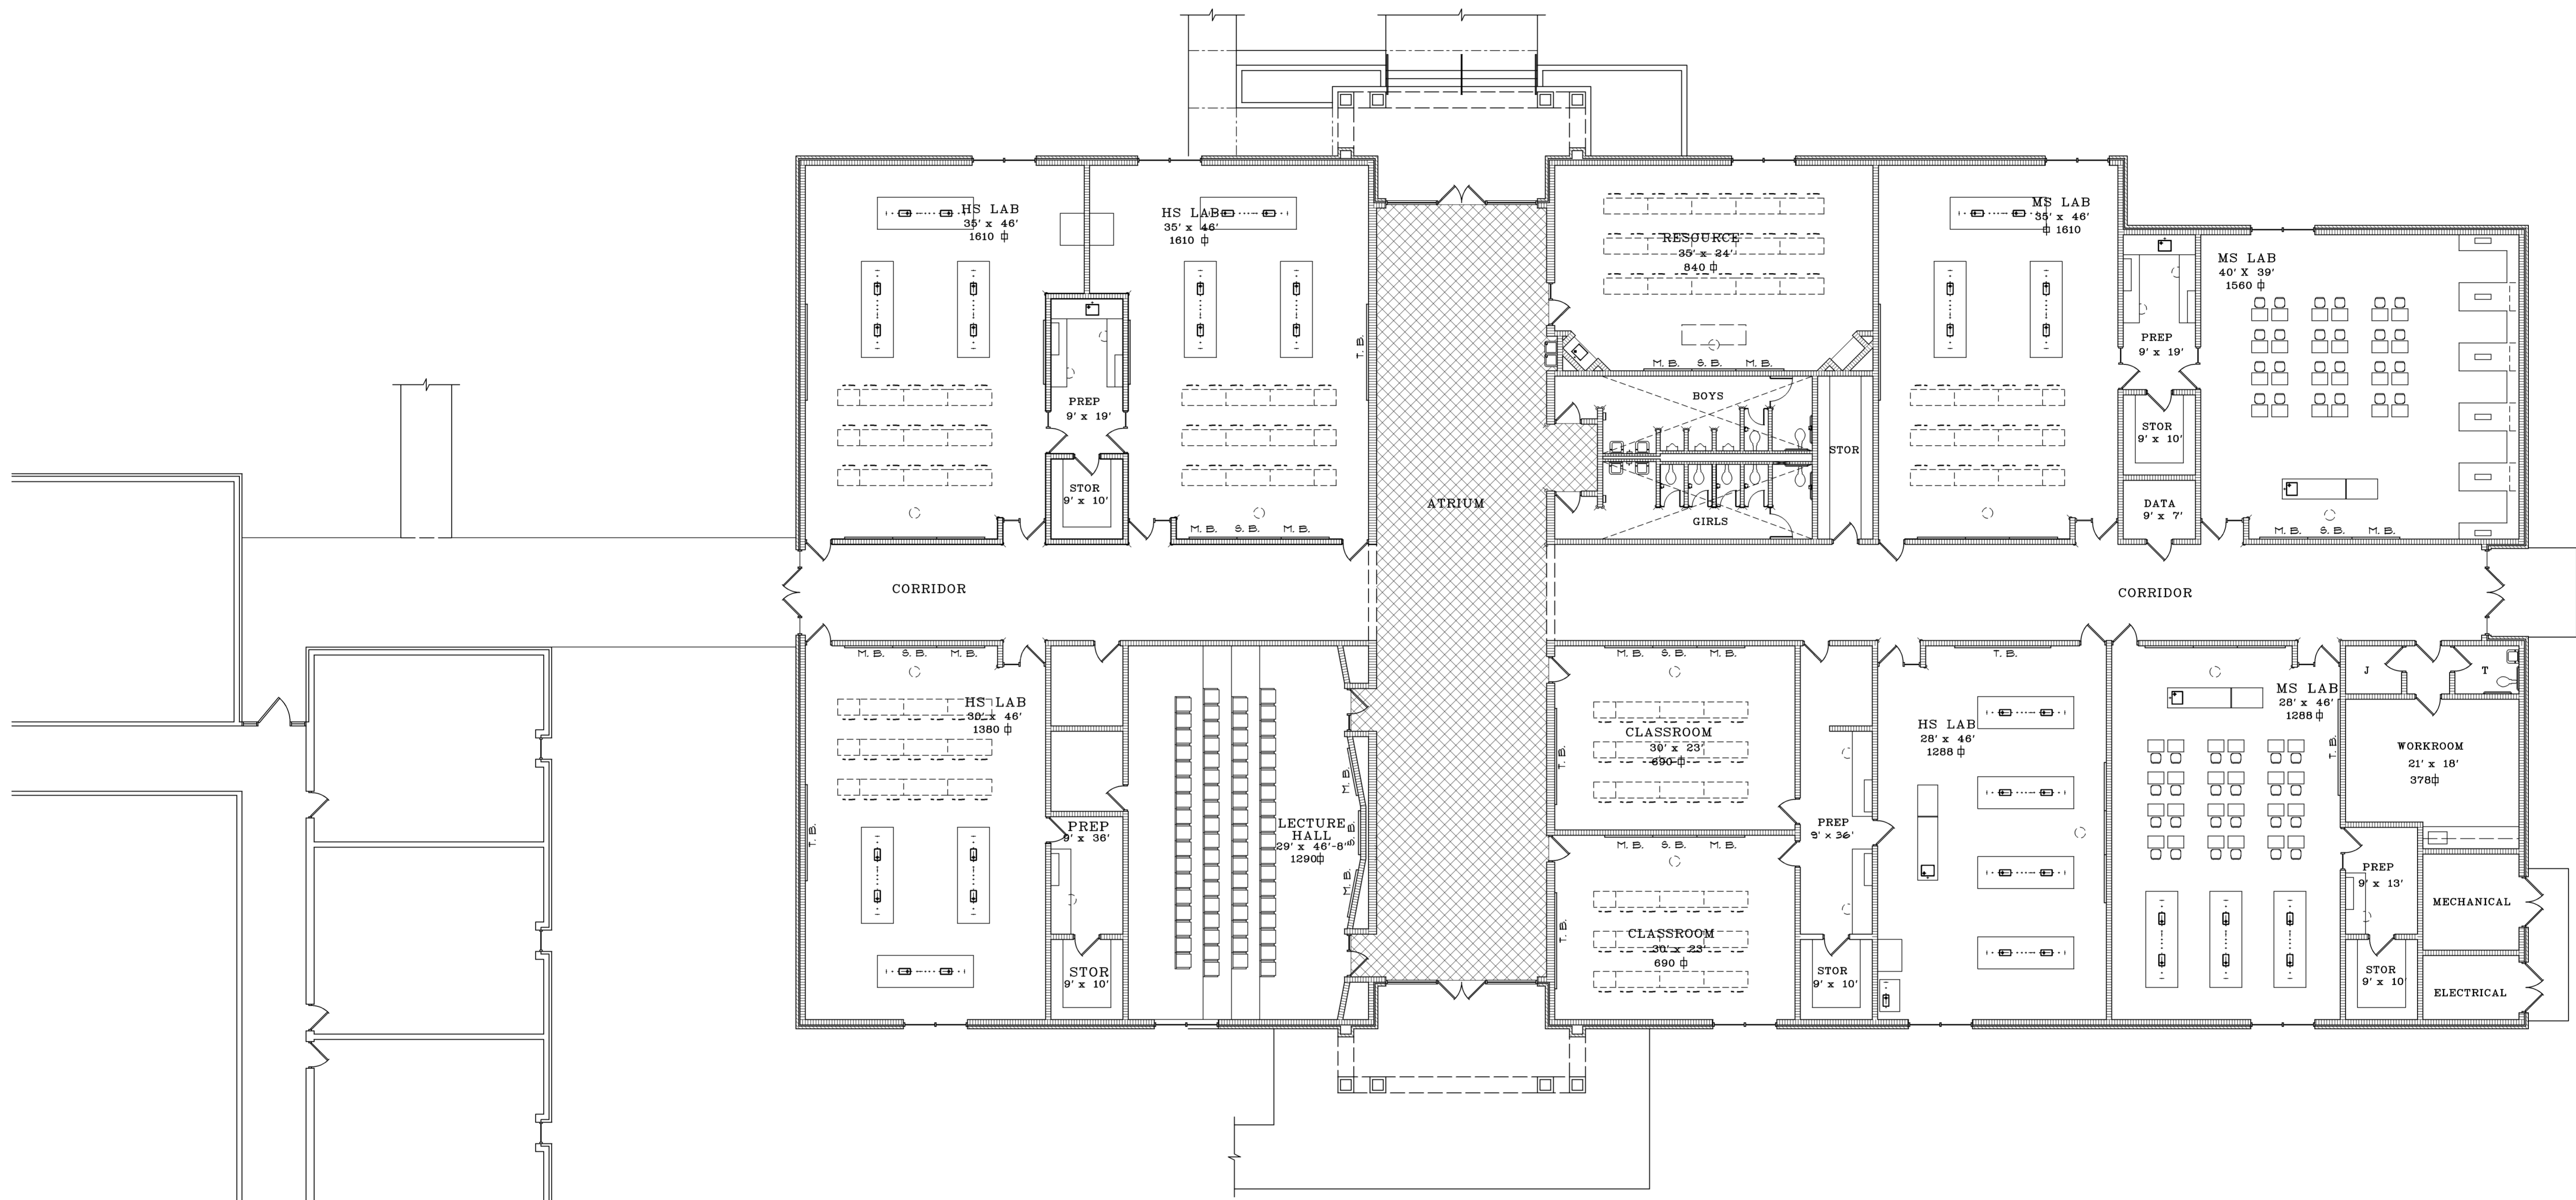

REVISION

ADDITIONS AND MODIFICATIONS
TO
STRATFORD ACADEMY
MACON GEORGIA

PROJECT NO.

SHEET TITLE

DATE
08 OCT. 2009

DRAWN BY

CHECKED BY

SHEET NUMBER

A1.0

SCIENCE FLOOR PLAN