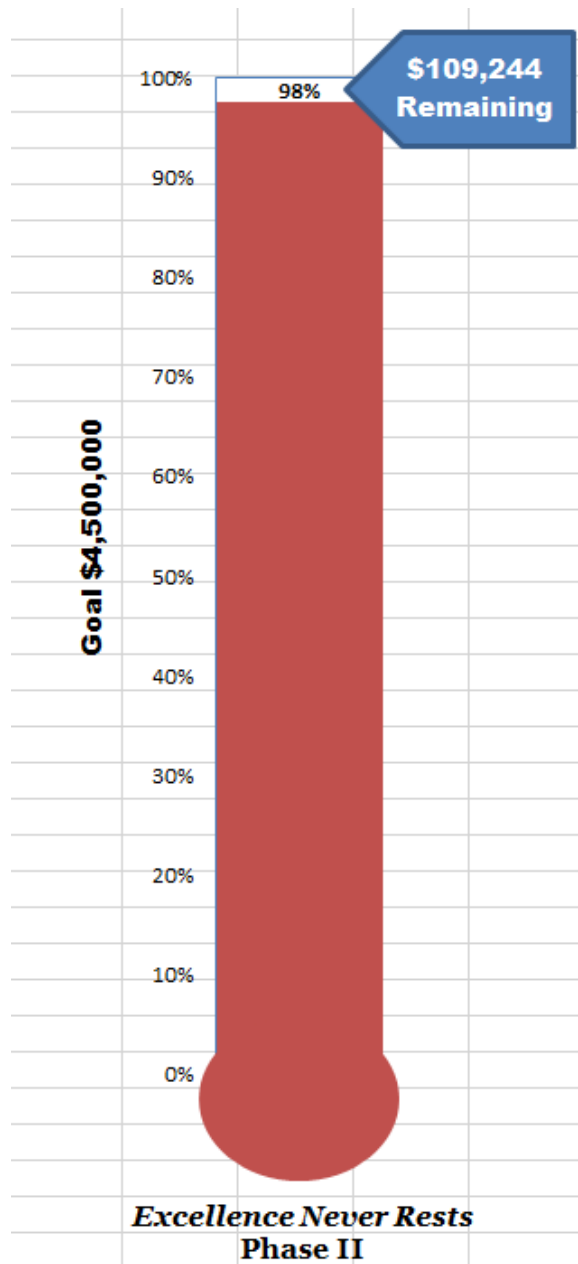

ENR2 FINISH THE CAMPAIGN CHALLENGE

ARE YOU UP TO THE CHALLENGE?

With the support of numerous Stratford families, our school is within \$265,000 of reaching our capital campaign goal. The facilities from this campaign, the Cantrell Lower School and Stratford Student Activities Center, will benefit every student in every division and make a lasting impact on our school community.

Our Stratford community has been challenged to finish the *Excellence Never Rests* capital campaign Phase II and raise the remaining funds needed to complete the renovation of the former Lower School to Stratford's new Student Activities Center. An anonymous donor is willing to **match all gifts to the ENR2 campaign 50 cents on every dollar between March 1 and May 31**. The goal is for Stratford supporters to contribute \$200,000 for a match of \$100,000 to "finish the campaign".