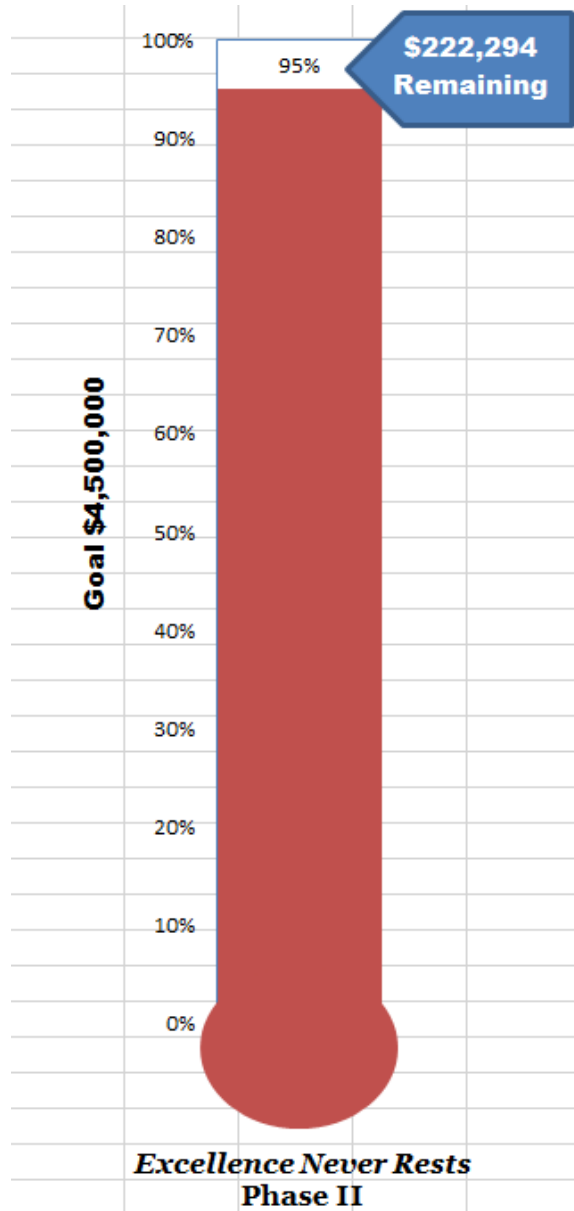

ENR2 FINISH THE CAMPAIGN CHALLENGE

ARE YOU UP TO THE CHALLENGE?

With the support of numerous Stratford families, our school is within \$265,000 of reaching our capital campaign goal. The facilities from this campaign, the Cantrell Lower School and Stratford Student Activities Center, will benefit every student in every division and make a lasting impact on our school community.

Our Stratford community has been challenged to finish the *Excellence Never Rests* capital campaign Phase II and raise the remaining funds needed to complete the renovation of the former Lower School to Stratford's new Student Activities Center. An anonymous donor is willing to **match all gifts to the ENR2 campaign 50 cents on every dollar between March 1 and May 31**. The goal is for Stratford supporters to contribute \$200,000 for a match of \$100,000 to "finish the campaign".